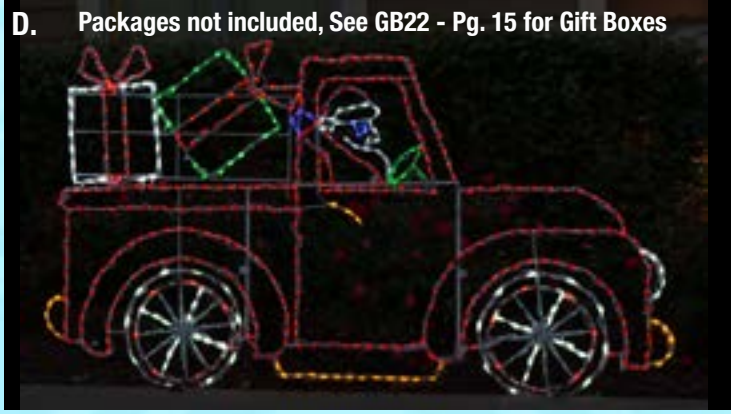

See Animation at:
www.briteidea.com under
LED Animated Christmas Scenes

LED TRAIN SET ANIMATED (Set of three)

TC03 - Includes 3 Channel Relay Box

- A. LED TRAIN CABOOSE**
56" x 71", 400 Bulbs, Multi, Animated turning wheels.
- B. LED TRAIN CAR WITH GIFTS**
52" x 50", 250 Bulbs, Multi, Animated turning wheels.
- C. LED TRAIN ENGINE**
79" x 80", 350 Bulbs, Multi, Animated turning wheels & smoke

D. Packages not included, See GB22 - Pg. 15 for Gift Boxes

D. LED SANTA TRUCK ANIMATED

TRCK - 53" x 98", 482 Bulbs, Multi, Animated turning wheels. Includes 3 Channel

E. LED SANTA ON A MOTORCYCLE ANIMATED