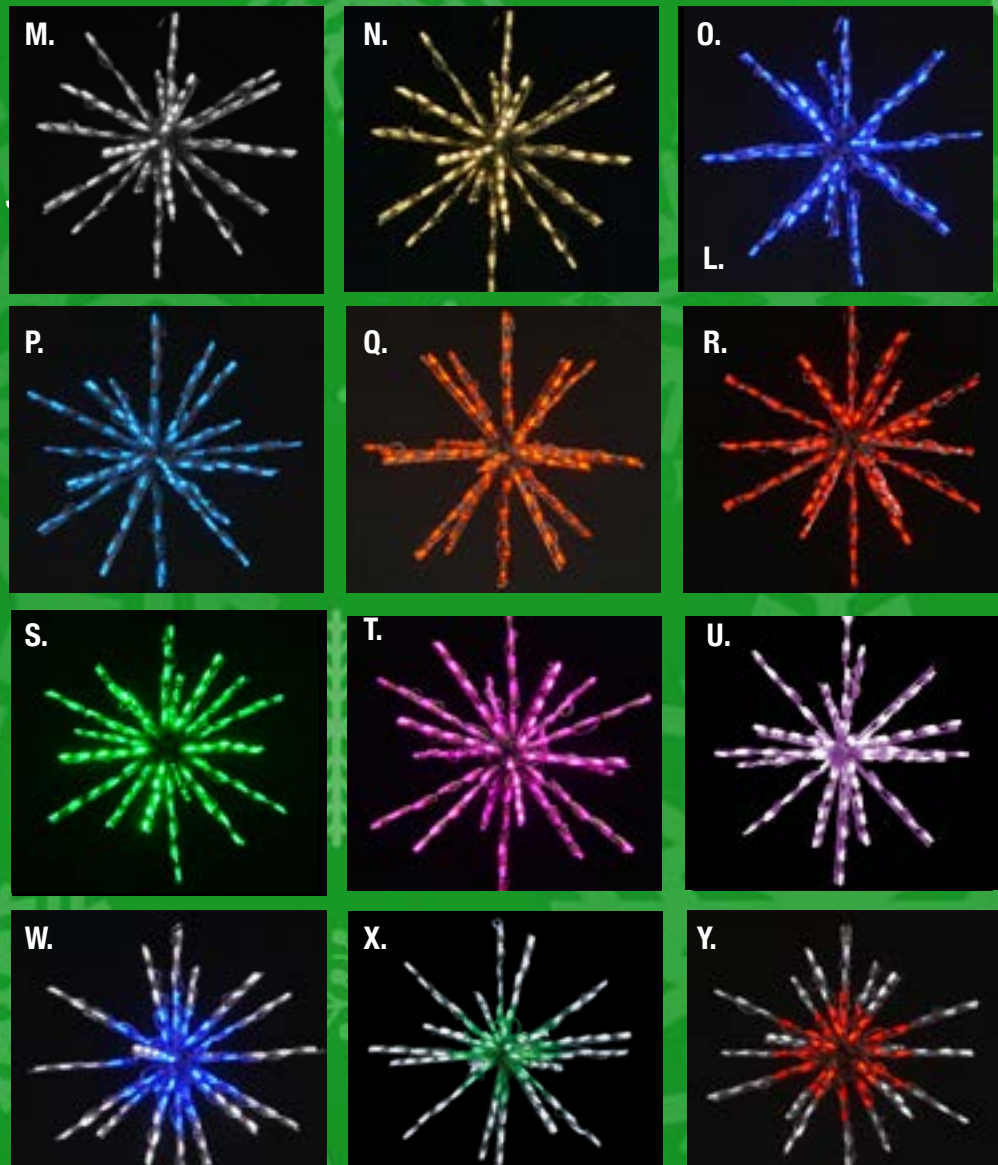

LED 12" STARBURST - Giant S Hook included

- A. SB12W - 12", 54 Bulbs, White
- B. SB12WW - Warm White
- C. SB12BL - Blue
- D. SB12IB - Ice Blue
- E. SB12OR - Orange
- F. SB12RD - Red
- G. SB12GR - Green
- H. SB12PK - Pink

12" LED Starburst

TWO COLOR LED 12" STARBURST - Giant S Hook included

- I. SB12BW - 12", 54 Bulbs, Blue & White
- J. SB12GW - Green & White
- K. SB12RG - Red & Green
- L. SB12RW - Red & White

LED 24" STARBURST - Giant S Hook included

- M. SB24W - 24", 90 Bulbs, White
- N. SB24WW - Warm White
- O. SB24BL - Blue
- P. SB24IB - Ice Blue
- Q. SB24OR - Orange
- R. SB24RD - Red
- S. SB24GR - Green
- T. SB24PK - Pink
- U. SB24PU - Purple

24" LED Starburst