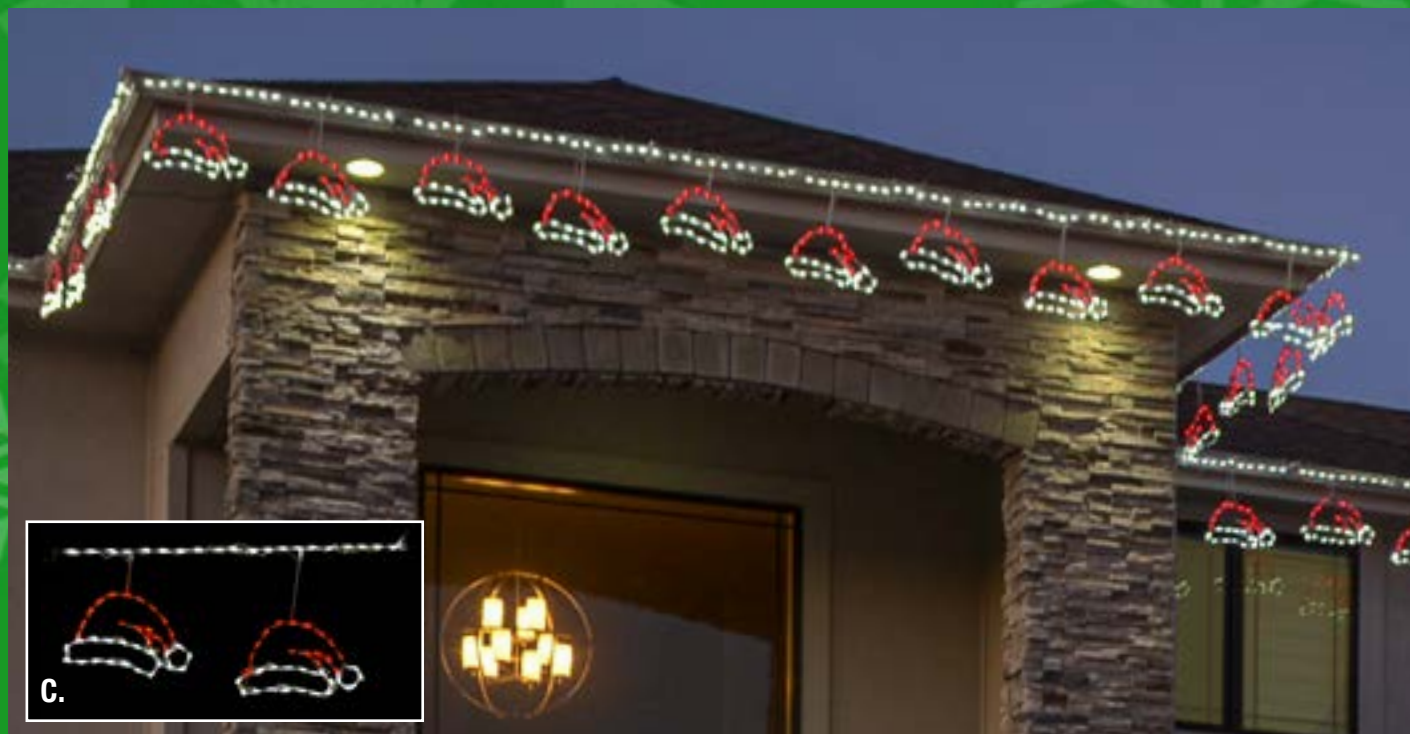

LINKABLES

A. LED ORNAMENT RIBBON LINKABLE
R044RG - 44" Across, 60 Bulbs, Red & Green

B. LED CIRCLE PEAK TOPPER
3CPRG - 12" Across, 42 Bulbs Red & Green

C. LED HOLLY W/ BERRIES
HB3 - 33"x36", 141 Bulbs - PG. 17 Red & Green
Also available w/ C7 Bulbs C7HB3 Pg. 27

C. LED SANTA HAT LINKABLE
HAT44 - 44" Across, 91 Bulbs, Red & White