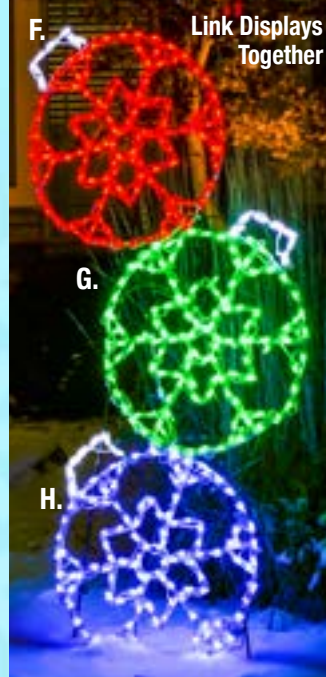

Style Option

Use a coordinating LED display as a Peak Topper.

A. LED HOLLY W/ BERRIES LINKABLE Pg. 7
HB44 - 44", 60 Bulbs
Red & Green

B. LED HOLLY W/ BERRIES
HB3 - 33"x36", 141 Bulbs
Red & Green
Also available w/ C7 Bulbs
LED-C7HB3 Pg. 26

C. LED ONION ORNAMENT
OR32 - 22"x18", 50 Bulbs
Multi

D. LED ROUND ORNAMENT
OR30 - 24"x18", 50 Bulbs
Green, Red, & White

E. LED SCROLL ORNAMENT
ORSC26RD - 26"x 24"
114 Bulbs, Red
ORSC26BL - Blue
ORSC26GR - Green

LED SNOWFLAKE ORNAMENT
F. ORSF26RD - 26"X 24",
131 Bulbs, Red
G. ORSF26GR - Green
H. ORSF26BL - Blue

I. LED TWIST DROP ORNAMENT
OR31 - 27"x 13", 50 Bulbs
Red & White

J. LED SWIRL ORNAMENT
ORSW26BL - 26"X 24"
88 Bulbs, Blue
ORSW26RD - Red
ORSW26GR - Green

K. LED POINSETTIA (SMALL)
PTSM30 - 30"x28", 100 Bulbs
Red, Gold, & Green

L. LED POINSETTIA (LARGE)
PT60 - 53"x45", 200 Bulbs
Red, Gold & Green
Also available w/ C7 Bulbs
C7PT60

M. LED SNOWFLAKE ORNAMENT LARGE
ORSF36BL - 36"X 34"
178 Bulbs, Blue
ORSF36RD - Red
ORSF36GR - Green