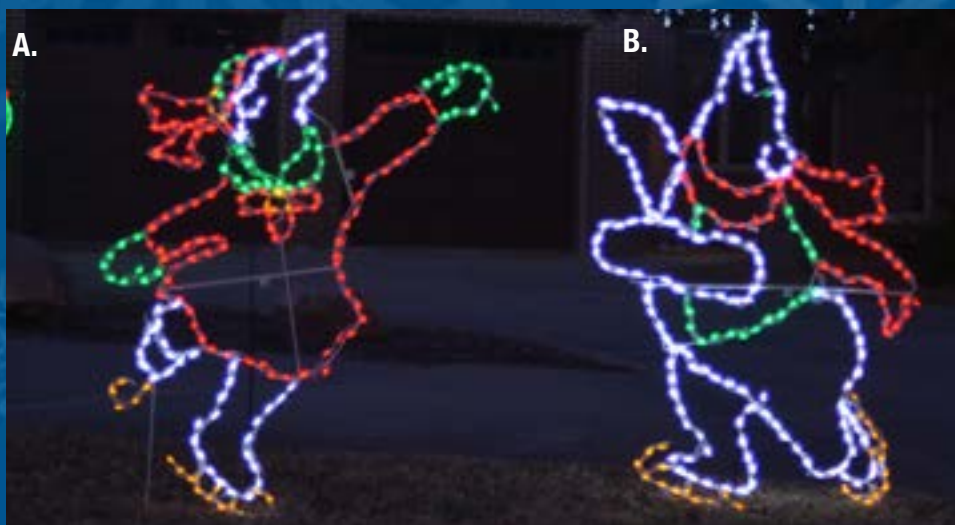

E. LED UPBRITE DISPLAY

UB40 - 32"x 48", 100 Bulbs, Multi

F. LED STANDING ELF

ELF48 - 48" X 31", 204 Bulbs
Multi

G. LED IGLOO

IGL00 - 34"x 55", 243 Bulbs, Multi

Our inspiring displays will tell your story and passion with bright lights for the holidays for years to come.