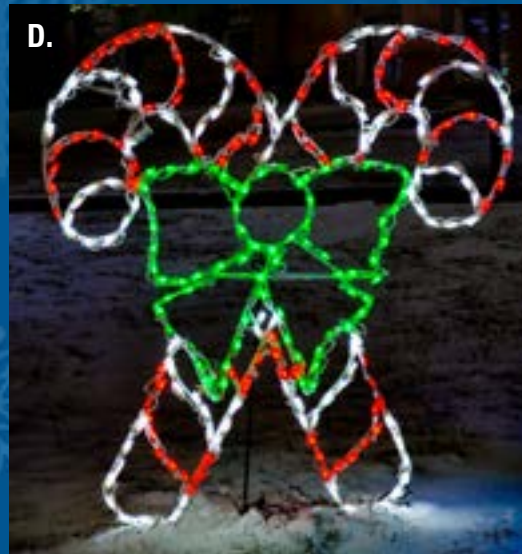

DISPLAYS

Our inspiring displays have steel constructed frames and are powder coated so they are weather resistant for our customers to enjoy for years to come. With quality built right in, Brite Ideas' unique displays will help your home or business look professional for the holidays!

A. LED SANTA IN SLEIGH
SS40 - 51"x 66", 400 Bulbs
Multi
Also available in C7
LED C7 SANTA IN SLEIGH
C7SS40 - 212 Bulbs, Multi

B. LED STANDING REINDEER
RD60 - 53"x 38", 170 Bulbs
Multi
Also available in C7
LED C7 STANDING REINDEER
C7RD60 - 114 Bulbs, Multi

C. LED LEAPING REINDEER
RDL60 - 64"x 52", 145 Bulbs
Multi
Also available in C7
LED C7 LEAPING REINDEER
C7RDL60 - 98 Bulbs, Multi

D. LED DOUBLE CANDY CANES W/ BOW
CCB260 - 47" x 44", 260 Bulbs
Red, White, & Green

E. LED CANDY CANE w/BOW
CC50 - 57" X 30", 184 Bulbs
Red, White, & Green

F. LED LARGE BOW
B036 -36"x 30", 116 Bulbs
Red

G. LED BOW
B022 - 23" x 22", 50 Bulbs
Red

LED CANDY CANE
H. CC48 - 48" x 12", 50 Bulbs
Red/White
I. CC48RG - Red/Green