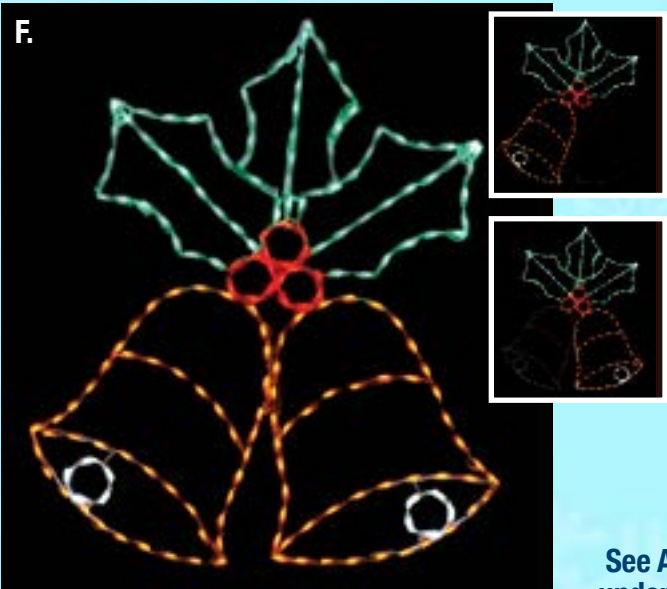

G. LED SANTA IN HELICOPTER ANIMATED

SHCPTR - 59" x 109", 436 Bulbs Multi, Animated spinning propeller. Includes 4 Channel Relay Box

ANIMATED DISPLAYS COME WITH RELAY BOX INCLUDED

See Animation at: www.briteidea.com under LED Animated Christmas Scenes