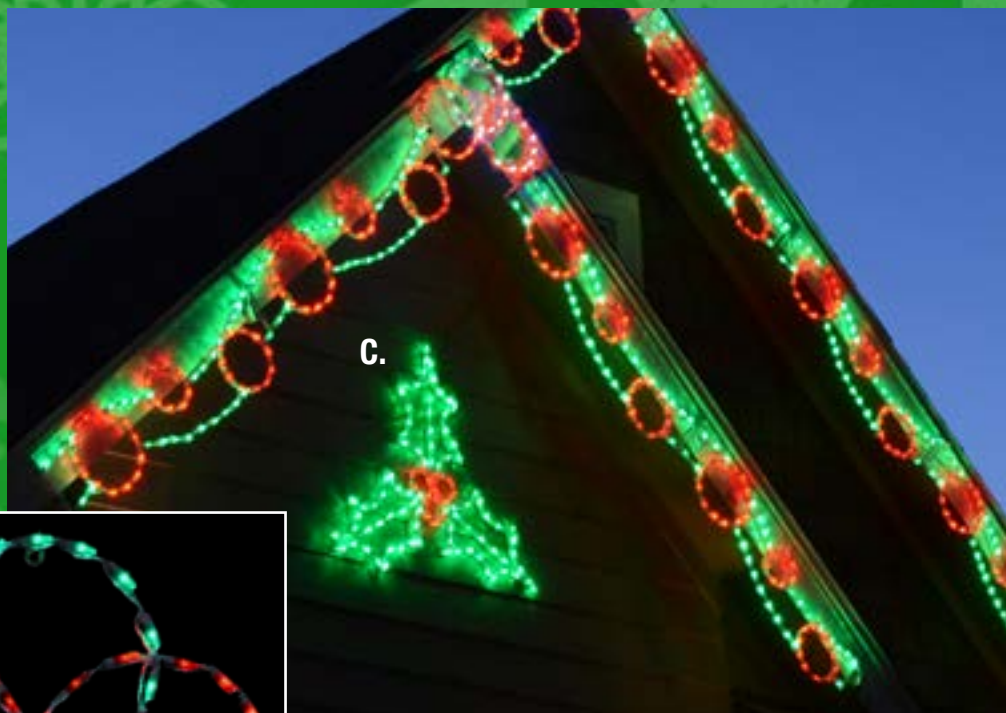

LINKABLES

A. LED ORNAMENT RIBBON LINKABLE
R044RG - 44" Across, 60 Bulbs, Red & Green

B. LED CIRCLE PEAK TOPPER
3CPRG - 12" Across, 42 Bulbs Red & Green

C. LED HOLLY W/ BERRIES
HB3 - 33"x36", 141 Bulbs - PG. 17 Red & Green
Also available w/ C7 Bulbs C7HB3 Pg. 27

C. LED SANTA HAT LINKABLE
HAT44 - 44" Across, 91 Bulbs, Red & White