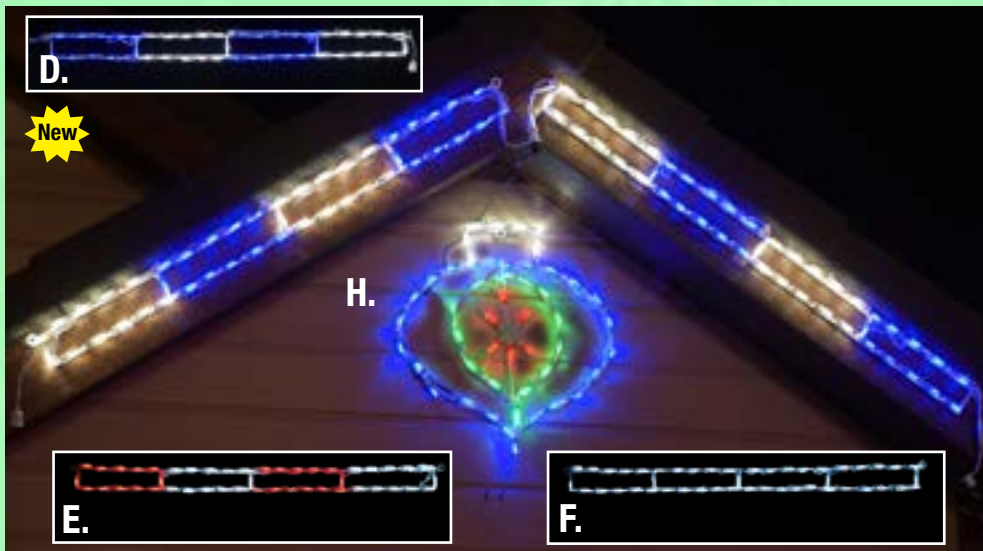

H.

G.

LED PEPPERMINT STICK LINKABLE

- D. PS44BW - 44" Across, 45 Bulbs
  Blue & White
- E. PS44 - Red & White
- F. PS44W - White
- G. PS44RG - Red & Green

H. LED ONION ORNAMENT

OR32 - 22"x18", 50 Bulbs
Multi - PG. - 17

I. LED C9 LINKABLE

CMC9LNK - 44" Across, 5 C9
Sockets swivel, bulbs not included
bulbs (see pg.50)