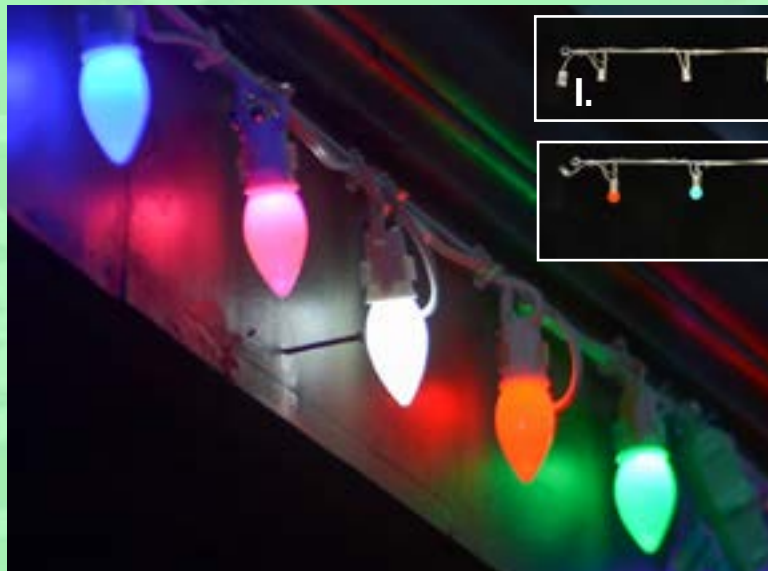

I. LED C9 LINKABLE

CMC9LNK - 44" Across, 5 C9
Sockets swivel, bulbs not included
bulbs (see pg.50)

I.

Bulbs not included

Meteor Lights not included

LINKABLES

A. LED ORNAMENT RIBBON LINKABLE
R044RG - 44" Across, 60 Bulbs, Red & Green