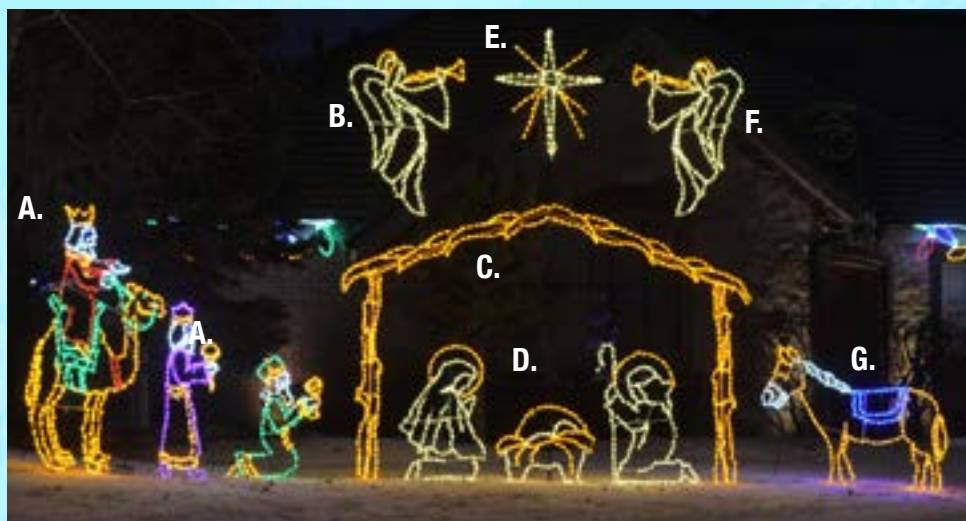

E. LED UPBRITE DISPLAY

UB40 - 32"x 48", 100 Bulbs, Multi

F. LED STANDING ELF

ELF48 - 48" X 31", 204 Bulbs
Multi

G. LED IGLOO

IGL00 - 34"x 55", 243 Bulbs, Multi

Our inspiring displays will tell your story and passion with bright lights for the holidays for years to come.