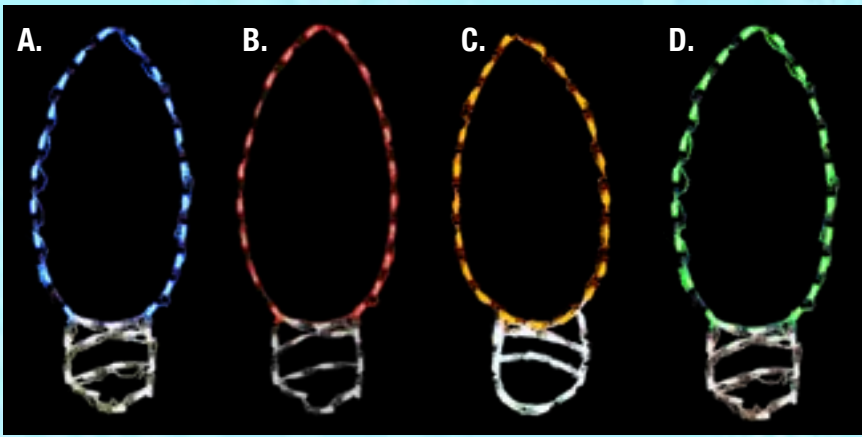

1. **LED C9 BULB DISPLAY**
   A. BULB24BL - 37"X 15"
   34 Bulbs, Blue
   B. BULB24RD - Red
   C. BULB24YL - Yellow
   D. BULB24GR - Green

1. **LED 43" GIFT BOX (VERTICAL. or HORIZONTAL.)**
   E. GB43 - 43"x 22", 100 Bulbs
   Red & Green
   F. GB43RW - Red & White
   G. GB43BG - Blue & Green

1. **LED 22" GIFT BOX**
   H. GB22BLBGB - 22"x 15"
   50 Bulbs, Blue & Green
   I. GB22GBRB - Green & Red
   J. GB22WBRB - White & Red

1. **LED 26" GIFT BOX W/ BOW**
   K. GB26BG - 26"x 16", 94 Bulbs
   Blue & Green
   L. GB26RW - Red & White
   M. GB26BG - Blue & Green

1. **LED 3-D Gift BOX**
   N. GB3D - 24"x 16"x 16"
   150 Bulbs, Red & Green
   O. GB3DRW - Red & White
   P. GB3DBG - Blue & Green