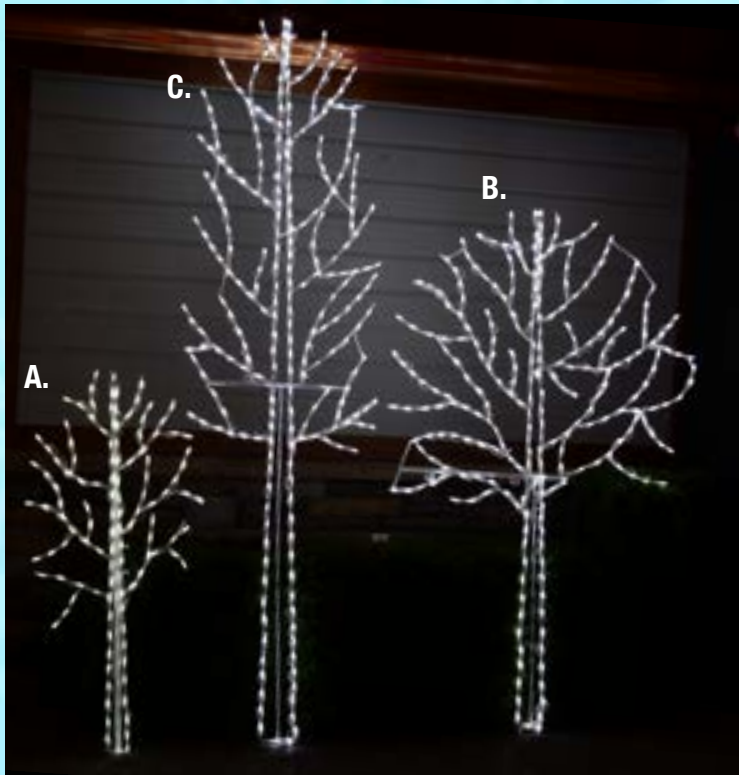

A. LED 4' WINTER TREE
WT48WH - 48"x 22", 127 Bulbs
White

B. LED 6' WINTER TREE
WT72WH - 72"x 27", 201 Bulbs
White

C. LED 8' WINTER TREE
WT96WH - 96"x 28", 270 Bulbs
White

D. LED LOLLIPOP SWIRL RED GREEN & WHITE
POP1 - 44" x 16", 120 Bulbs - Multi

E. LED LOLLIPOP RED, GREEN WHITE
POP2 - 44" x 16", 120 Bulbs, Multi

F. LED GINGERBREAD BOY
GB54B - 49"x 42", 142 Bulbs, Multi

G. LED GINGERBREAD GIRL
GB54G - 56"x 42", 151 Bulbs, Multi

H. LED SANTA'S LIGHT POLE
SLP72 - 72"x 42", 285 Bulbs, Red & White

I. LED GINGERBREAD HOUSE
GBH - 72"x 102"
52 BULBS, Multi

J. LED ARCHWAY RED/GREEN
ARCHRG - 94" X 76", 306 Bulbs
Red & Green

LED ARCHWAY RED/WHITE
(NOT PICTURED)
ARCHRW- 94" X 76", 306 Bulbs, Red
White