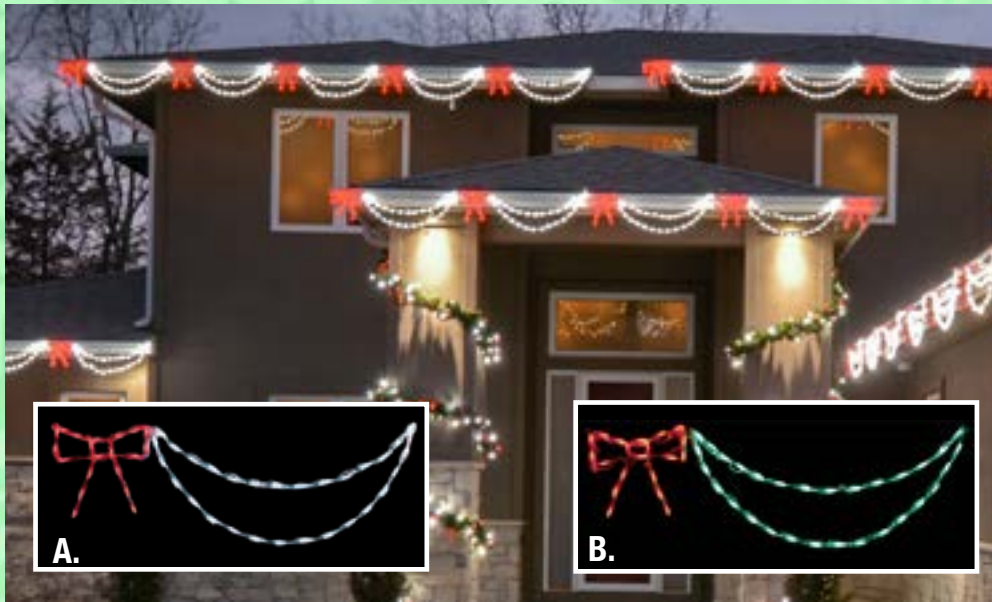

LED BOW /W GARLAND SWAG LINKABLE

- A. BG44W - 44" Across, 50 Bulbs Red & White
- B. BG44 - Red & Green

LED BOW /W GARLAND SWAG END PIECE LINKABLE

- C. BAN54 - 54" Across, 70 Bulbs Red & Green
- D. BAN54W - Red & White

* How to use.

Use "BAN54 - LED Bow /w garland swag bow end" to finish LED bow /w garland swag linkable at end of linkable string.