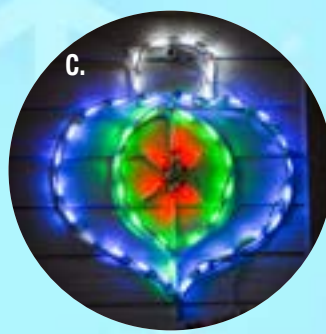

Style Option

Use a coordinating LED display as a Peak Topper.

A. LED HOLLY W/ BERRIES LINKABLE Pg. 7
HB44 - 44", 60 Bulbs
Red & Green

B. LED HOLLY W/ BERRIES
HB3 - 33"x36", 141 Bulbs
Red & Green
Also available w/ C7 Bulbs
LED-C7HB3 Pg. 26

C. LED ONION ORNAMENT
OR32 - 22"x18", 50 Bulbs
Multi

D. LED ROUND ORNAMENT
OR30 - 24"x18", 50 Bulbs
Green, Red, & White

E. LED SCROLL ORNAMENT
ORSC26RD - 26"x 24"
114 Bulbs, Red
ORSC26BL - Blue
ORSC26GR - Green

LED SNOWFLAKE ORNAMENT
F. ORSF26RD - 26"X 24",
131 Bulbs, Red
G. ORSF26GR - Green
H. ORSF26BL - Blue

I. LED TWIST DROP ORNAMENT
OR31 - 27"x 13", 50 Bulbs
Red & White

J. LED SWIRL ORNAMENT
ORSW26BL - 26"X 24"
88 Bulbs, Blue
ORSW26RD - Red
ORSW26GR - Green

K. LED POINSETTIA (SMALL)
PTSM30 - 30"x28", 100 Bulbs
Red, Gold, & Green

L. LED POINSETTIA (LARGE)
PT60 - 53"x45", 200 Bulbs
Red, Gold & Green
Also available w/ C7 Bulbs
C7PT60

M. LED SNOWFLAKE ORNAMENT LARGE
ORSF36BL - 36"X 34"
178 Bulbs, Blue
ORSF36RD - Red
ORSF36GR - Green