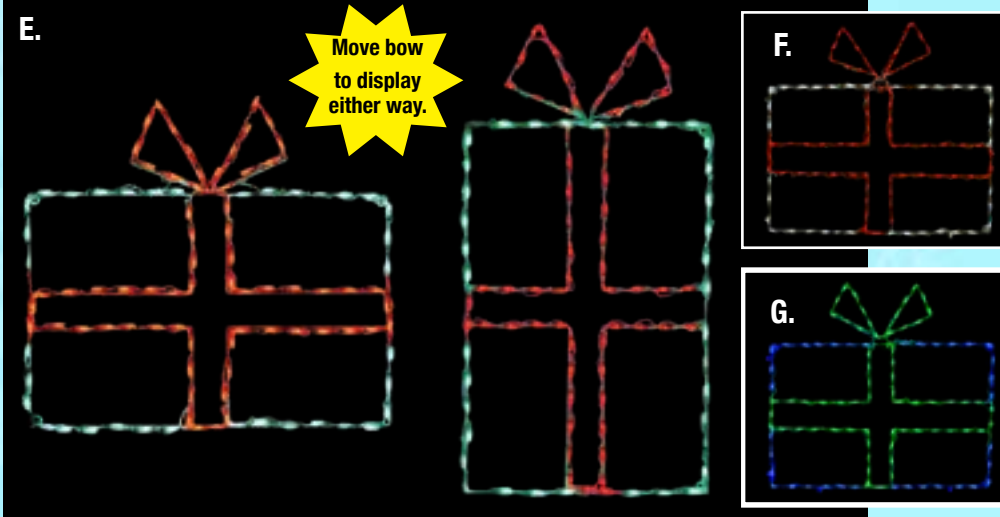

1. **LED C9 BULB DISPLAY**
   A. BULB24BL - 37"X 15"
   34 Bulbs, Blue
   B. BULB24RD - Red
   C. BULB24YL - Yellow
   D. BULB24GR - Green

1. **LED 43" GIFT BOX (VERTICAL. or HORIZONTAL.)**
   E. GB43 - 43"x 22", 100 Bulbs
   Red & Green
   F. GB43RW - Red & White
   G. GB43BG - Blue & Green