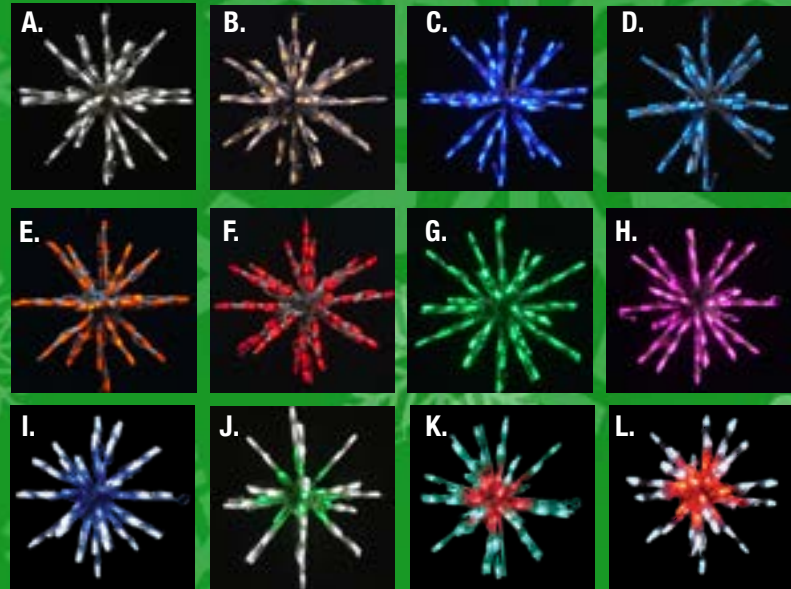

STARBURSTS

Starbursts are a great way to add color and effect to trees, lawns, and other areas quickly and easily. They come in a variety of colors and sizes, animated and static. Group them in landscape beds with different height support rods and create a winter scene. All sizes fully collapsible and come with a giant S hook.

LED 12" STARBURST - Giant S Hook included

- A. SB12W - 12", 54 Bulbs, White
- B. SB12WW - Warm White
- C. SB12BL - Blue
- D. SB12IB - Ice Blue
- E. SB12OR - Orange
- F. SB12RD - Red
- G. SB12GR - Green
- H. SB12PK - Pink

12" LED Starburst